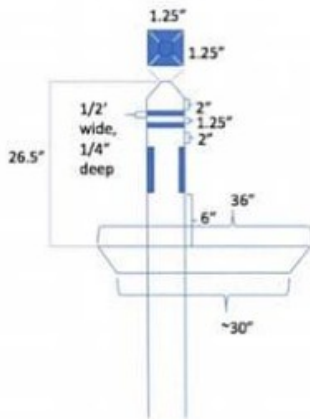

\$35 for dis-assemble and reassemble for installation (i.e. box, tube, numbers)

C. Mailbox and Numbers Only

Mailbox and numbers

\$50.00 plus tax for the box

\$8.00 each number

\$25 to deliver

\$10 s/h

Cuts and other specifications

Replacement mailboxes should be constructed using the following measurements. The pictures represent examples of the post with appropriate notch designs and a newspaper box. Cut top and bottom pine boards of the newspaper box to fit appropriate spatial needs as the installation measurements dictate.